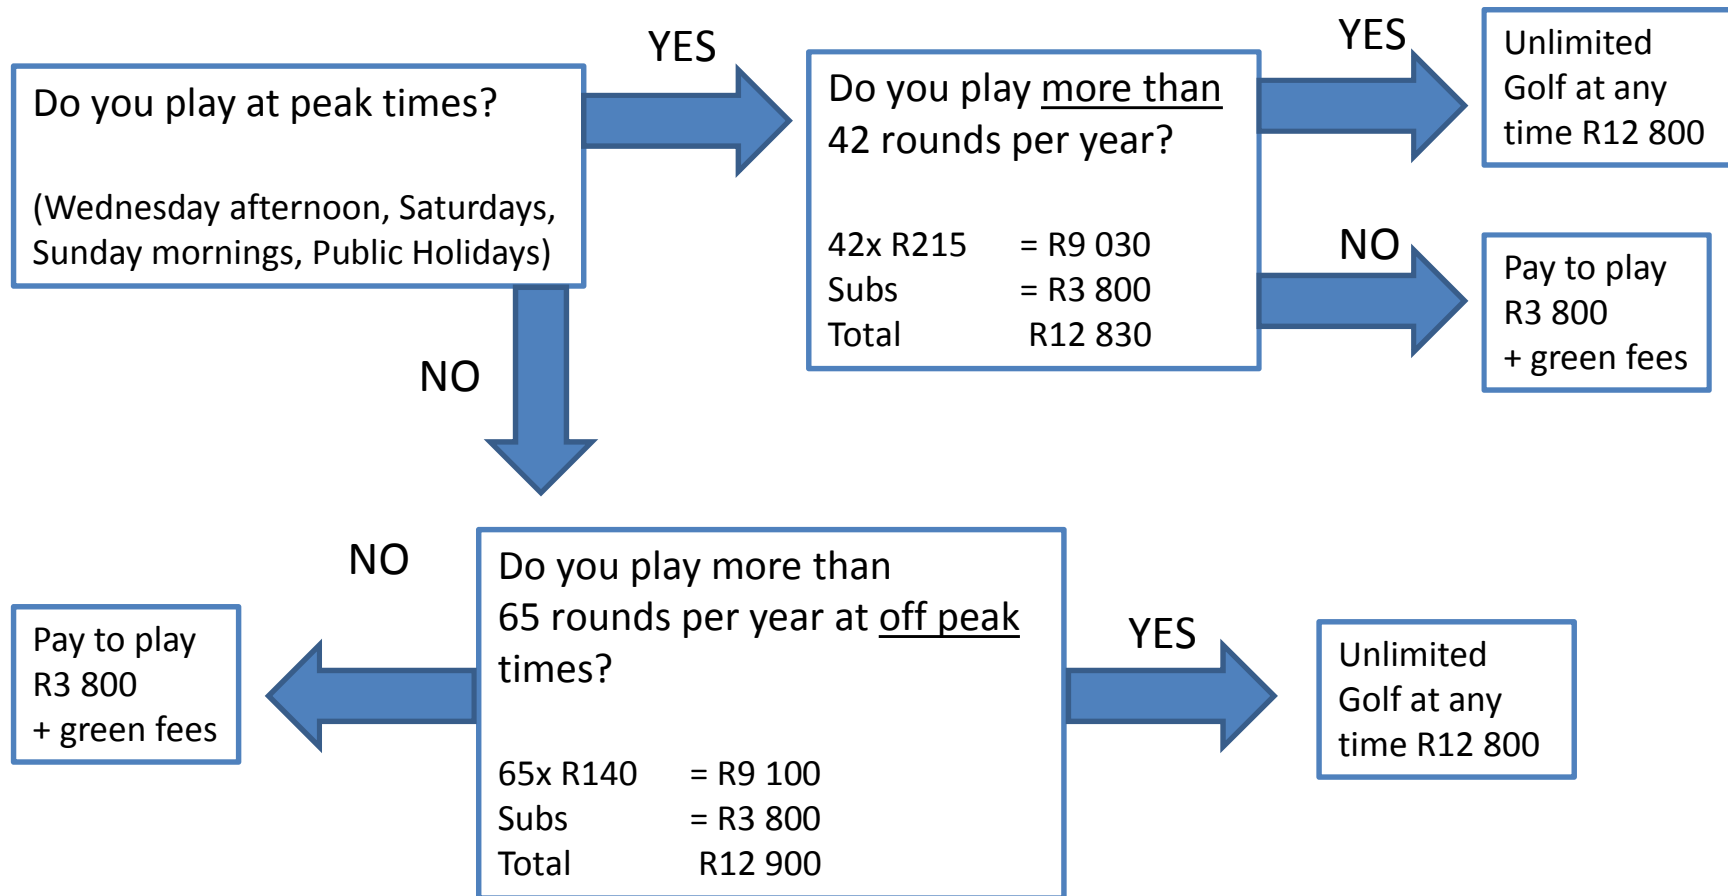

Off peak times R140 per round

Peak times : Wednesday afternoons, Saturdays, Sunday mornings, Public Holidays

*Current Pay to play rates valid until 29 February:

Peak times R200 per round

Off peak R130 per round

Handicap card: R150

Affiliation fee: R425

How to decide?

Peak times : Wednesday afternoons, Saturdays, Sunday mornings, Public Holidays

NEW MEMBERS!!

Join from 1 December 2015 & play
until 28 February 2017

*T's & C's apply

- Handicap & Affiliation fee must be paid upfront
- Pay upfront R12,800 for Unlimited Golf (excl HNA/Affiliation)
- or Debit order option available:
 - R2,000 per month for first 3 months (eg. Dec/Jan/Feb);
 - then R1,220 per month for the next 6 months (eg. March to August)
 - Total payment R13,320